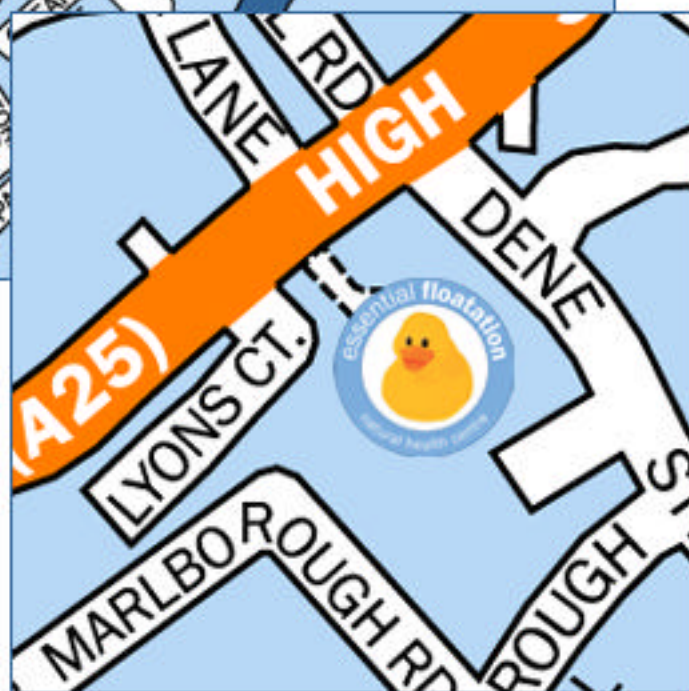

essentialdirections

We are located 50 Yards past the White Horse Hotel along a passageway next to the left-hand side of Lloyds Bank. If you're coming by car please use the pay and display car park in 'Lyons Court'.